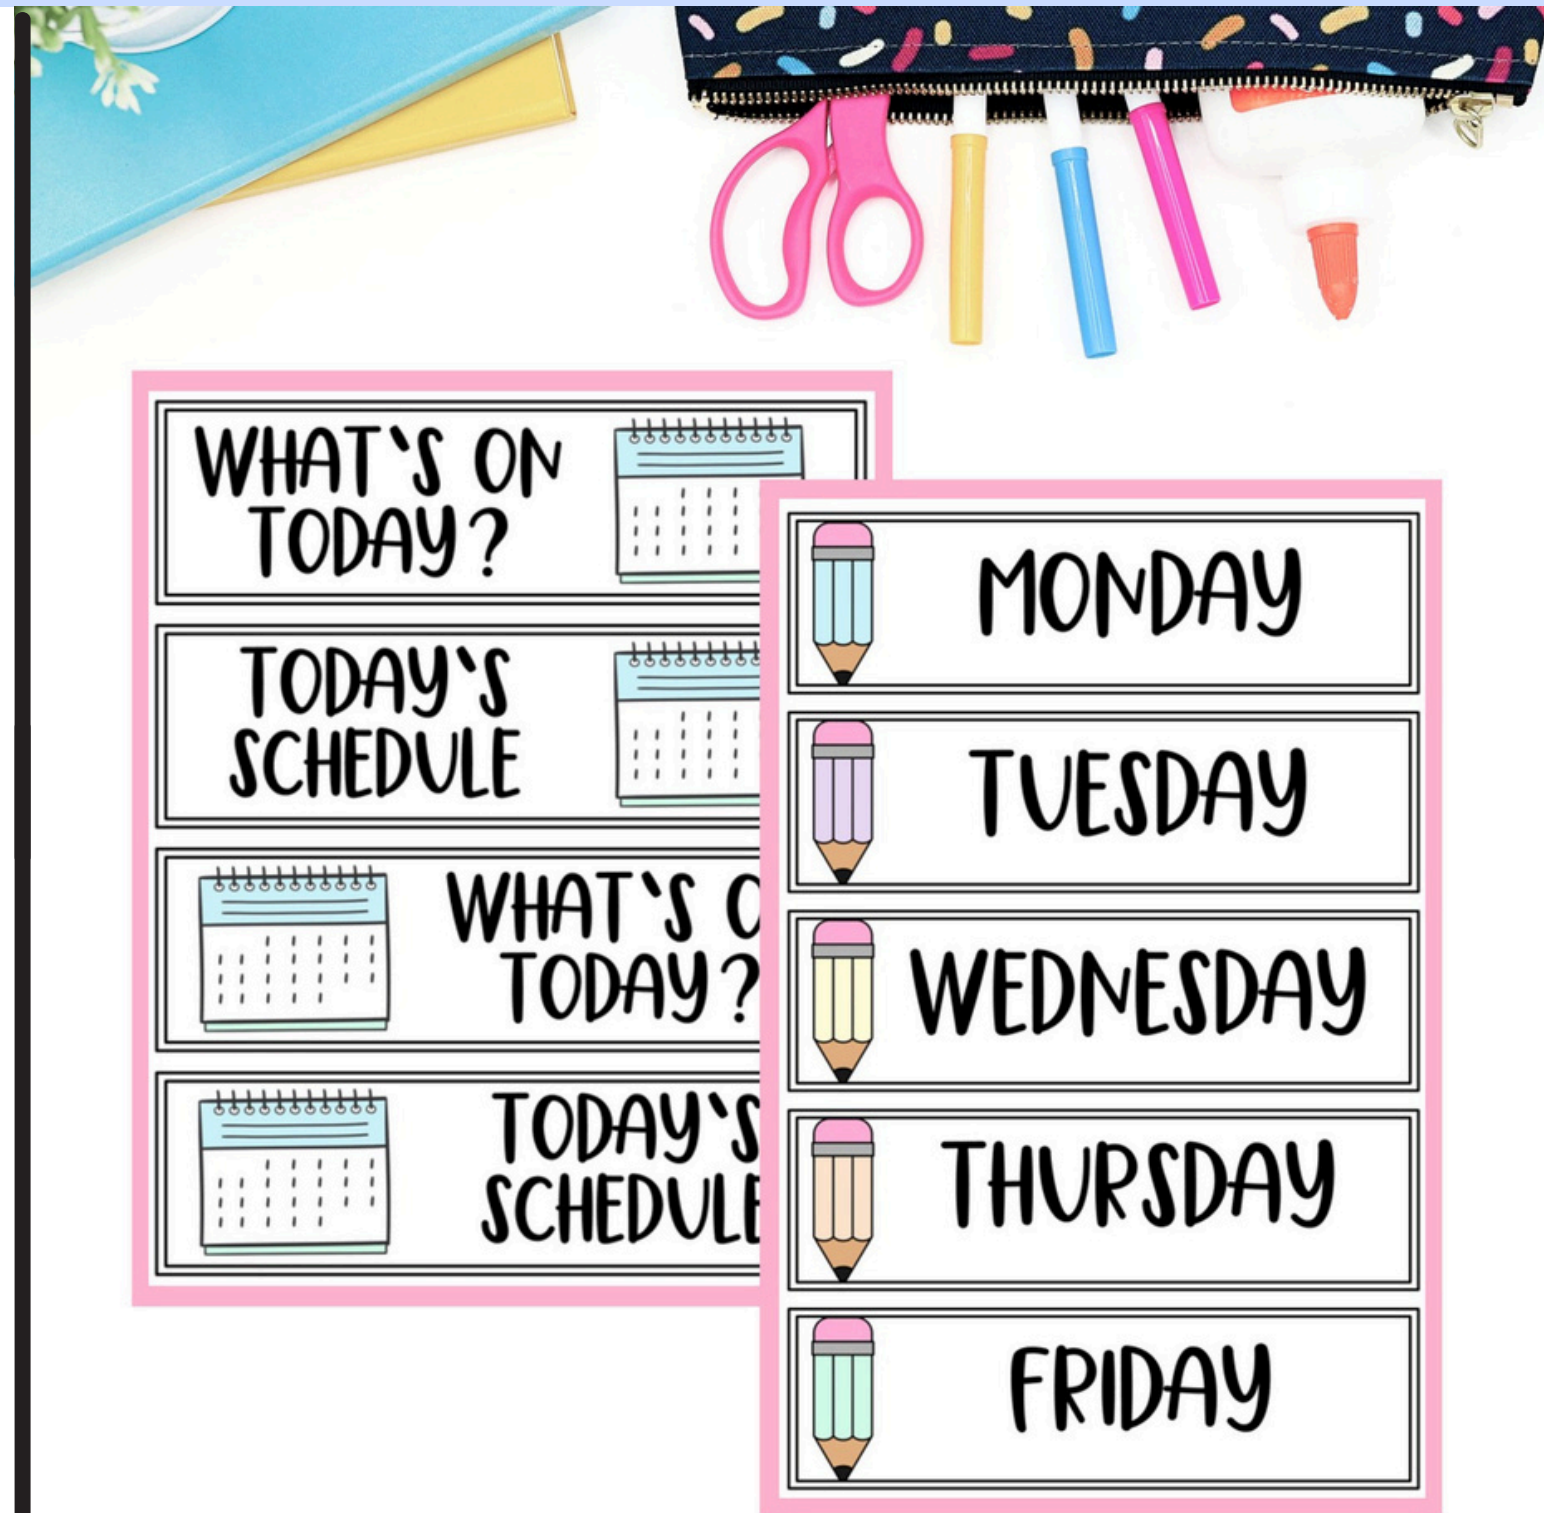

PASTEL
RAINBOW
VISUAL
TIMETABLE

Keep scrolling to see
what's included!

ORGANISE YOUR DAY AND MAKE YOUR CLASSROOM PASTEL PERFECT-ALL WITH ONE STYLISH VISUAL TIMETABLE!

All the labels feature **gorgeous pastel clip art**.

Labels come as an **editable PowerPoint** you can type into and print.

This product is suitable for all grades K-6 so you have a lifelong resource you can **use year after year!**

INCLUDES ALL THESE AND MORE!