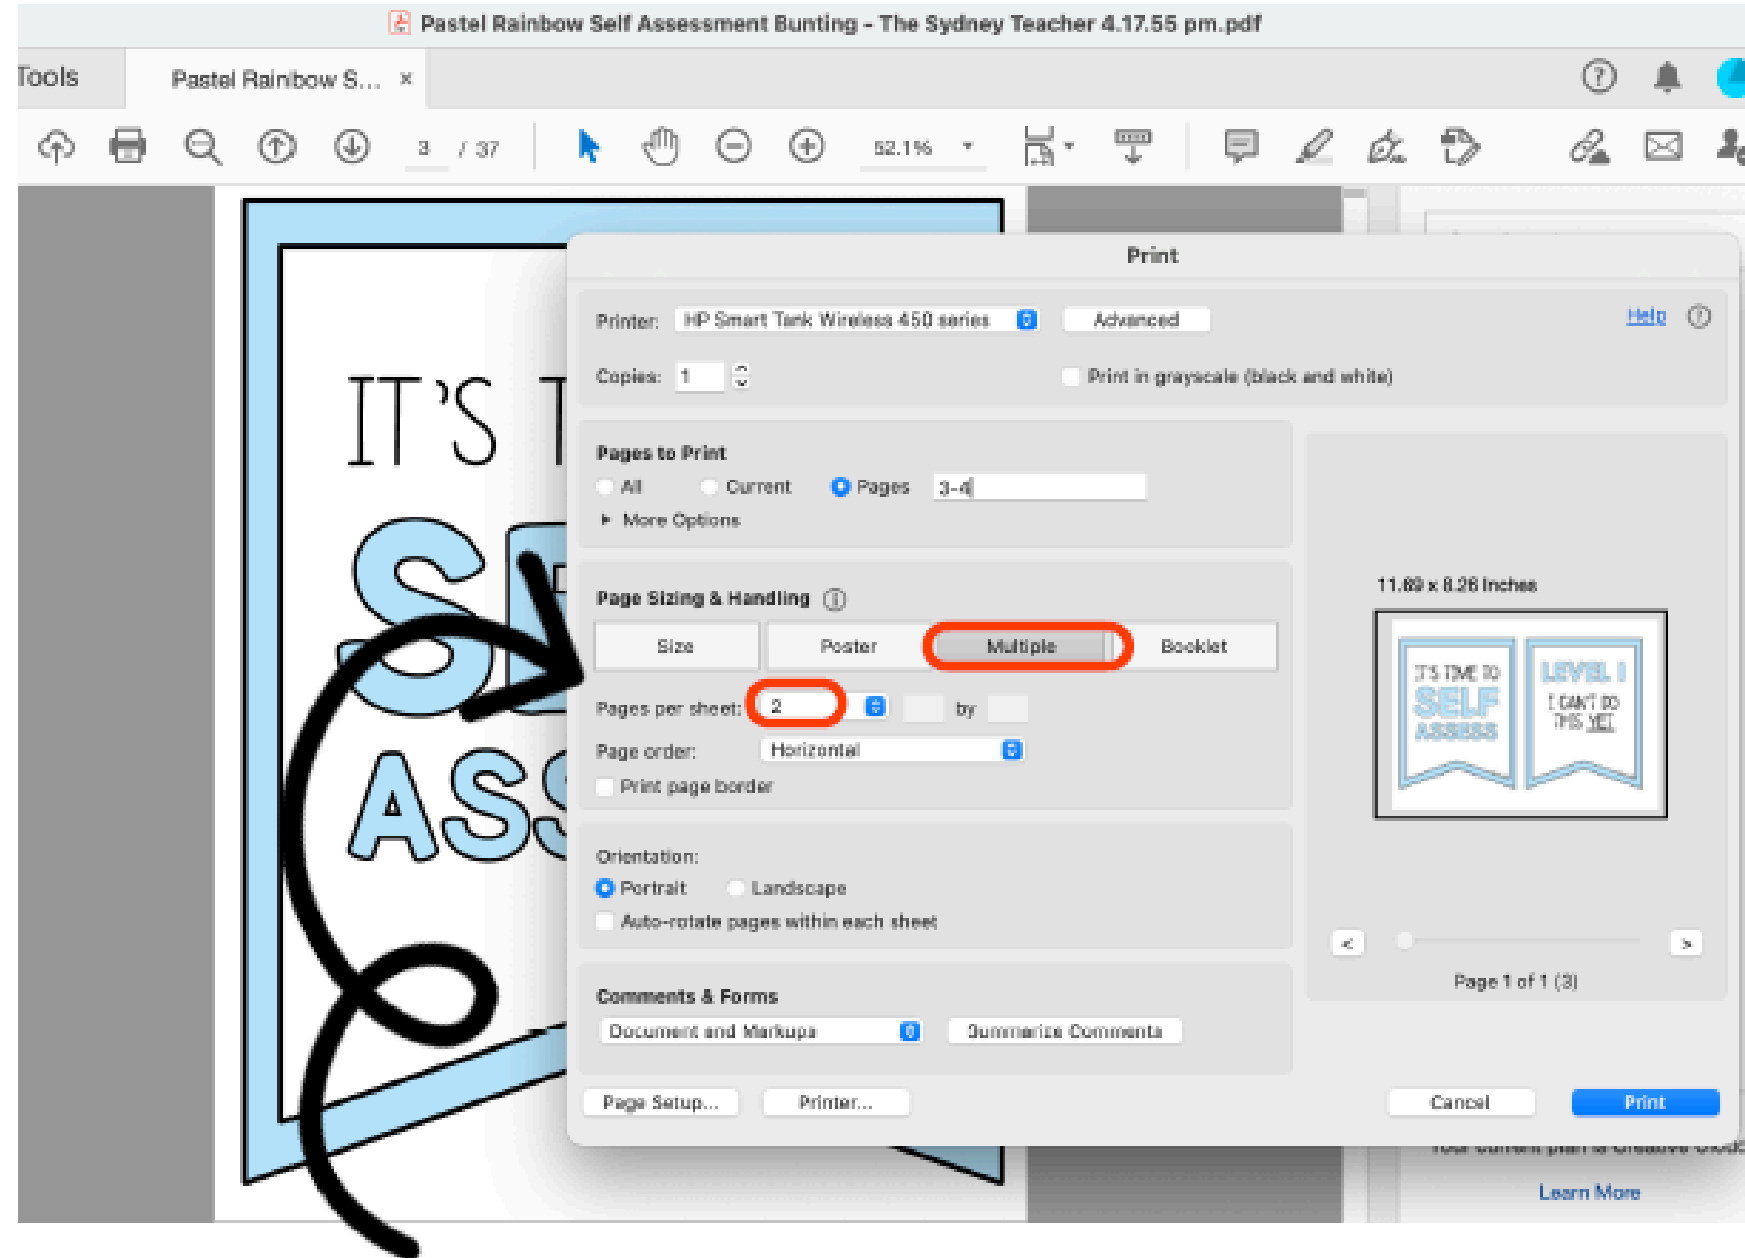

PRINTING YOUR LABELS

Posters not the size you're looking for?
Change your printer settings to suit your needs!

FOR EXAMPLE:

To print half size

1. Select 'multiple'
2. Choose '2 pages' per sheet